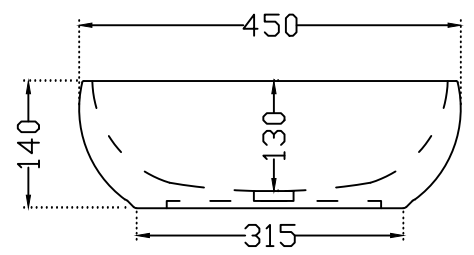

TOP VIEW

FRONT VIEW

SIDE VIEW

	Jaquar Group Global Headquarters Plot No. 3, Sector- M-11, IMT Manesar Gurgaon, NCR - 122050, India E-mail : Sales: support@jaquar.com Customer Service : service@jaquar.com		ITEM CODE SGS-WHT-41901
			ITEM TYPE TABLE TOP BASIN
			ITEM SIZE 450X380X140 mm
	ALL DIMENSIONS ARE IN MM. (TOLERANCE ± 5 MM)		