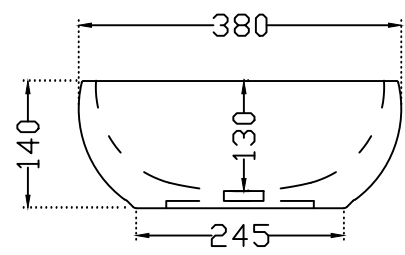

TOP VIEW

FRONT VIEW

SIDE VIEW

	Jaquar Group Global Headquarters Plot No. 3, Sector- M-11, IMT Manesar Gurgaon, NCR - 122050, India E-mail : Sales: support@jaquar.com Customer Service : service@jaquar.com		ITEM CODE SGS-WHT-41901
			ITEM TYPE TABLE TOP BASIN
			ITEM SIZE 450X380X140 mm
	ALL DIMENSIONS ARE IN MM. (TOLERANCE ± 5 MM)		